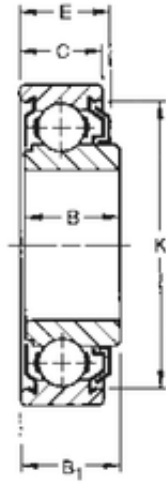

??? ?????????

201KLD Timken Deep Groove Ball Bearings

Bearing No. 201KLD

Size	12x32x12.19 mm
Bore Diameter	12 mm
Outer Diameter	32 mm
Width	12,19 mm
d	12 mm
D	32 mm
B	12,19 mm
B1	12,7 mm
C	10,01 mm
Weight	0,041 Kg
Basic dynamic load rating (C)	7,5 kN

201KLD Bearing 2D drawings and 3D CAD models