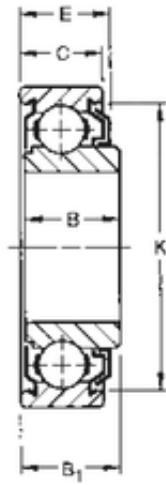

??? ?????????

201KLD Timken Deep Groove Ball Bearings

Bearing No. 201KLD

Size	12x32x12.19 mm
Bore Diameter	12 mm
Outer Diameter	32 mm
Width	12,19 mm
d	12 mm
D	32 mm
B	12,19 mm
B1	12,7 mm
C	10,01 mm
Weight	0,041 Kg
Basic dynamic load rating (C)	7,5 kN

201KLD Bearing 2D drawings and 3D CAD models