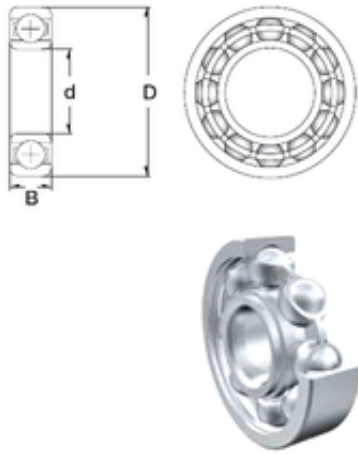

### S6205 ZEN Deep Groove Ball Bearings

Bearing No. S6205

|                               |             |
|-------------------------------|-------------|
| Size                          | 25x52x15 mm |
| Bore Diameter                 | 25 mm       |
| Outer Diameter                | 52 mm       |
| Width                         | 15 mm       |
| d                             | 25 mm       |
| D                             | 52 mm       |
| B                             | 15 mm       |
| C                             | 15 mm       |
| Weight                        | 0,13 Kg     |
| Basic dynamic load rating (C) | 14 kN       |

S6205 Bearing 2D drawings and 3D CAD models