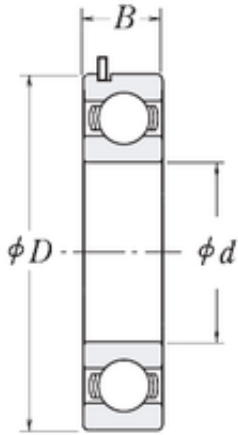

??? ?????????

573372A FAG Deep Groove Ball Bearings

Bearing No. 573372A

Size	20x47x14 mm
Bore Diameter	20 mm
Outer Diameter	47 mm
Width	14 mm
d	20 mm
D	47 mm
B	14 mm

573372A Bearing 2D drawings and 3D CAD models