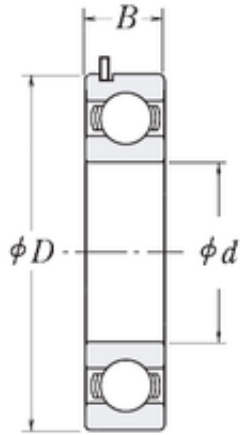

### 573372A FAG Deep Groove Ball Bearings

Bearing No. 573372A

Size	20x47x14 mm
Bore Diameter	20 mm
Outer Diameter	47 mm
Width	14 mm
d	20 mm
D	47 mm
B	14 mm

573372A Bearing 2D drawings and 3D CAD models